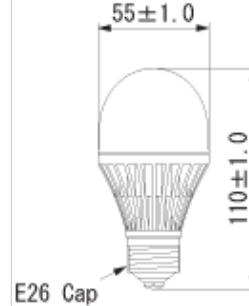

☰ Lightbulb Type LED Lamps

R-B10L1 Incandescent

6W Diffuse Type

Power Consumption	6W
Luminous Flux	330lm
Ra	75
Input Voltage	AC100V
Weight	120g
Cap/Base	E26
Illuminance (Directly Under)	48lx
Lifespan	40,000h

*Dimming not supported.

External Dimensions (Unit: mm)

Lightbulb Type LED Lamps list

Product	Specifications	Emission Color
---------	----------------	----------------

Seamless LED Lighting

- Lineup
- Installation Example